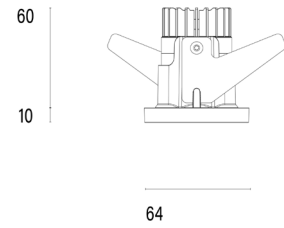

101 06 000104.011

Model

Name	Mono 060 Type 1 Recessed Downlighter
Finish	Structured White
Area	Indoor / Outdoor

System

Power (Luminaire)	6.8W
Power (System)	8W
Voltage	240V-AC
Optics	Rotationally Symmetrical Direct 40°
Colour Temperature	3000°K
Luminous Flux	680lm
TM30	Rf95 Rg103
CRI	Ra98
Lumen Maintenance	L90 B10 50000hrs
Chromacity	<3 McAdam Step Ellipse
Articulation	Fixed
Cut-Out	Round 55mm x 90mm Depth
Ingress Protection	IP44
Control Device	Remote Fixed Output (Included)
Class	III